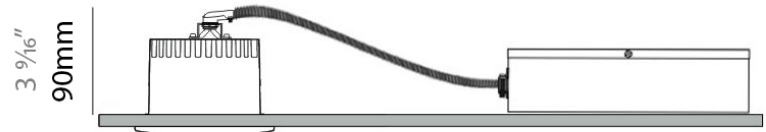

DIXIT RA8 RECESSED

L5600821

PROJECT	
TYPE	
NOTES	
QUANTITY	
DATE	

GENERAL

Series: Dixit
Subseries: Dixit RA8
Brand: Ivela
Division: Architectural
Mounting Type: Recessed
Mounting Location: Ceiling
Subcategory: Downlight

PHYSICAL

Shape: Round
Diameter (mm): 80
Diameter (in): 3 1/8
Height (mm): 50
Height (in): 1 15/16
Min. Recessing Depth (mm): 90
Min. Recessing Depth (in): 3 9/16
Light Distribution: Downlight
Weight (kg): 0.5
Weight (lbs): 1.1
Installation Requirement: Housing Required
Fixture Material: Aluminum

ELECTRICAL

Lamp Type: LED
Total Output Wattage (W): 6.5
Input Voltage (V): 120
Constant Current (MA): 350

LED

Color Temperature (°K): 3000
Max. Delivered Lumen (lm): 501
Nominal Lumen (lm): 550
CRI: >80 CRI
Lamp Life (hrs): 50000

OPTICAL

Optic°: 24

RATINGS AND CERTIFICATIONS

Certified By: Certified for North American Standards