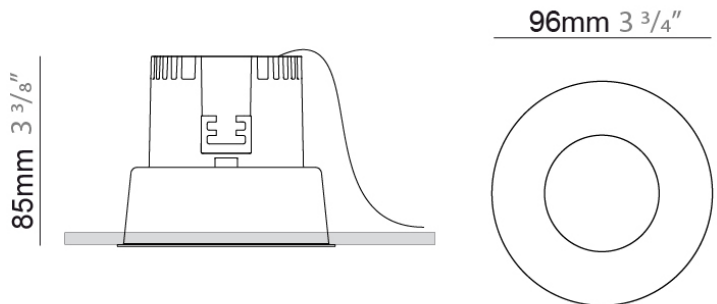

DIXIT RA8 RECESSED

L5600421

GENERAL

Series: Dixit
Subseries: Dixit RA8
Brand: Ivela
Division: Architectural
Mounting Type: Recessed
Mounting Location: Ceiling
Subcategory: Downlight

PHYSICAL

Shape: Round
Diameter (mm): 96
Diameter (in): 3 3/4
Height (mm): 85
Height (in): 3 3/8
Min. Recessing Depth (mm): 125
Min. Recessing Depth (in): 4 15/16
Light Distribution: Direct
Weight (kg): 0.5
Weight (lbs): 1.1
Diffuser: Clear Polycarbonate
Fixture Finish: MWH
Fixture Material: Aluminum Die Cast
Cut-out Measurements: 92mm (3 5/8")

ELECTRICAL

Input Wattage Range: 1 - 9 W
Lamp Type: LED
Total Output Wattage (W): 6.5
Driver Included: No
Driver Location: Recessed Housing
Housing: See components
Constant Current (MA): 250

LED

Color Temperature (°K): 3000
CRI: >80 CRI
Lamp Life (hrs): 50000

OPTICAL

Reflector°: 25

RATINGS AND CERTIFICATIONS

IP rating: IP44